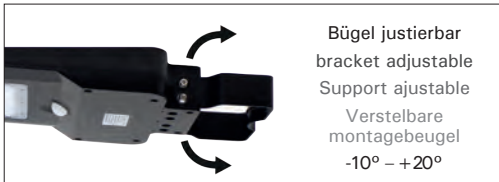

Bügel justierbar
bracket adjustable
Support ajustable
Verstelbare
montagebeugel
-10° - +20°