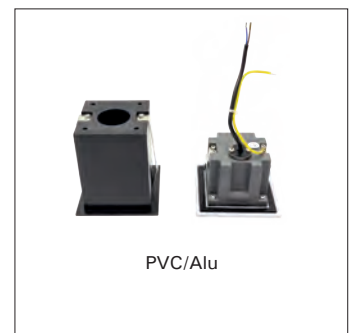

Lipal Sockelleuchte

AC 200-240V		>25.000	CRI >80	83°	30.000h L70B20	IP65	40°C -20°C	LED 			2

	K	W	lm/W	PF	LxBxH (mm)	LxB (mm)	g			€ netto
LG40296	3000	3	74	0,5	80 x 80 x 90	65,5 x 65,5	256		☒	43,90
LG40297	3000	3	74	0,5	80 x 80 x 90	65,5 x 65,5	256		☒	43,90