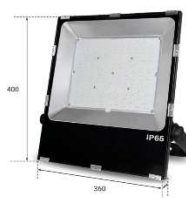

Exa Floodlight 200W RGB+CCT

Description

- **Floodlight RGB + CCT**
- **200 WATT**
- **110-265 Volt AC**
- **Lifetime 50.000h**
- **Wifi / DMX**

Specification

Article:	LL4026
Dimensions (mm):	400 * 360 * 60 mm
Wattage:	200 W
Lumen:	18400 Lm
Weight:	5600 gr
Dimmable:	Ja
Beams available:	160 °
Voltage:	110-265VAC
Models available:	10-30-50-100-200 W

CRI:	>80
Power Factor:	0.91
IP rate:	IP65
Lifetime:	50.000+
Energy Label:	A++
Temperature:	-20°C - +45°C
Housing:	Aluminium Die Cast
Color housing:	Black
Top:	Polycarbonaat
Certificates:	CE RoHs
Warranty:	3 year