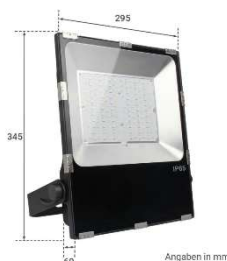

## Exa Floodlight 100W RGB+CCT

### Description

- **Floodlight RGB + CCT**
- **100 WATT**
- **110-265 Volt AC**
- **Lifetime 50.000h**
- **Wifi / DMX**

### Specification

Article:	LL2684
Dimensions (mm):	295* 345 * 60 mm
Wattage:	100 W
Lumen:	10000 Lm
Weight:	5500 gr
Dimmable:	Ja
Beams available:	120 °
Voltage:	110-265VAC
Models available:	10-30-50-100-200 W

CRI:	>80
Power Factor:	0.91
IP rate:	IP65
Lifetime:	50.000+
Energy Label:	A++
Temperature:	-20°C - +45°C
Housing:	Aluminium Die Cast
Color housing:	Black
Top:	Polycarbonaat
Certificates:	CE RoHs
Warranty:	3 year