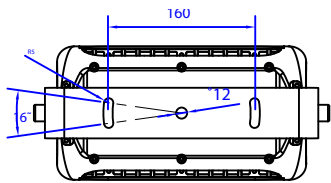

SPECIFICATIONS

Colors	2700K, 3000K, 3500K, 4000K
Beam Angles	10° standard, 20°, 40°, 70°, 90°, 10° x 60° spread lens options
Photometrics	Up to 3940 lumens, 85,734 center candela, >80 CRI
Effective Projected Area	1.01 ft ²
Control	0-10V Sink, 1-100%
Max Fixtures in Series	Not linkable, AC power and 0-10V local to each fixture
Power Consumption	60W peak, 55W steady state
Operating Voltage	100-277VAC, 50/60 Hz
Lumen Maintenance	L70 @ 150,000 hours (25° C)
Mounting	Surface mount bracket included, optional tenon mount and pipe clamp available
Finish	Gray standard (RAL 7047), black, white, and custom colors optional
Material	Die cast aluminum, glass lens, optional marine coating available
Ambient Operating Temperature	-40° F to 125° F (-40° C to 51° C)
IP Rating	IP66, wet location
IK Rating	IK07, protection against 2 joule impact
Fixture Connectors	Attached 5' (1.5m) IP66 AC cable, separate 5' (1.5m) 0-10V cable
Warranty	5 Years, limited
Weight	11 lbs (5 kg)
Dimensions	L: 12.48" x W: 7.83" x D: 5.31" (317mm x 199mm x 135mm)
Certifications	  

Full snoot for Flood One EO

RELATED COMPONENTS

Optional Mounting Accessories

TM2

2" pipe, schedule 40 tenon mount
(2.51", 64mm inner dia.)

TM4

3.5" pipe, schedule 40 tenon mount
(4.13", 105mm inner dia.)

PC2

2" pipe, schedule 40 pipe clamp (2.51", 64mm inner dia.)
mounts 1 or 2 fixtures

PC4

4" pipe, schedule 40 pipe clamp (4.13", 105mm inner dia.)
mounts 1 or 2 fixtures

DIMENSIONS (in. mm)

With snoot

Without snoot