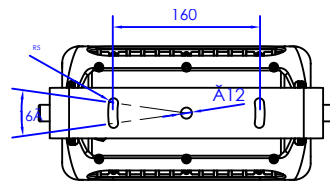

SPECIFICATIONS

Colors	2700K, 3000K, 3500K, 4000K
Beam Angles	10° standard, 20°, 40°, 70°, 90°, 10° x 60° spread lens options
Photometrics	Up to 3940 lumens, 85,734 center candela, >80 CRI
Effective Projected Area	1.01 ft ²
Control	0-10V Sink, 1-100%
Max Fixtures in Series	Not linkable, AC power and 0-10V local to each fixture
Power Consumption	60W peak, 55W steady state
Operating Voltage	100-277VAC, 50/60 Hz
Lumen Maintenance	L70 @ 150,000 hours (25° C)
Mounting	Surface mount bracket included, optional tenon mount and pipe clamp available
Finish	Gray standard (RAL 7047), black, white, and custom colors optional
Material	Die cast aluminum, glass lens, optional marine coating available
Ambient Operating Temperature	-40° F to 125° F (-40° C to 51° C)
IP Rating	IP66, wet location
IK Rating	IK07, protection against 2 joule impact
Fixture Connectors	Attached 5' (1.5m) IP66 AC cable, separate 5' (1.5m) 0-10V cable
Warranty	5 Years, limited
Weight	11 lbs (5 kg)
Dimensions	L: 12.48" x W: 7.83" x D: 5.31" (317mm x 199mm x 135mm)
Certifications	  

2" pipe, schedule 40 pipe clamp (2.51", 64mm inner dia.)
mounts 1 or 2 fixtures

PC4

4" pipe, schedule 40 pipe clamp (4.13", 105mm inner dia.)
mounts 1 or 2 fixtures

DIMENSIONS (in. mm)

With snoot

Without snoot