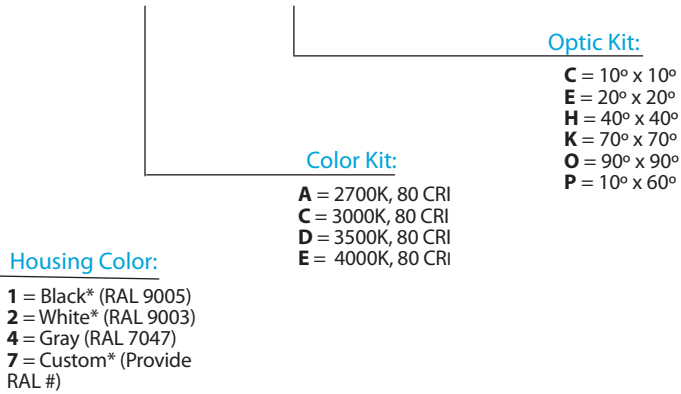

ORDER CODES

* indicates special order

FOB# - FBC# - FBO#

RELATED COMPONENTS

Optional Beam Accessories

FBHSG

Half snoot for Flood One EO

FBFSG

Full snoot for Flood One EO