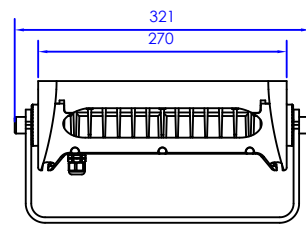

SPECIFICATIONS

Colors	2700K, 3000K, 3500K, 4000K
Beam Angles	10° standard, 20°, 40°, 70°, 90°, 10° x 60° spread lens options
Photometrics	Up to 3940 lumens, 85,734 center candela, >80 CRI
Effective Projected Area	1.01 ft ²
Control	0-10V Sink, 1-100%
Max Fixtures in Series	Not linkable, AC power and 0-10V local to each fixture
Power Consumption	60W peak, 55W steady state
Operating Voltage	100-277VAC, 50/60 Hz
Lumen Maintenance	L70 @ 150,000 hours (25° C)
Mounting	Surface mount bracket included, optional tenon mount and pipe clamp available
Finish	Gray standard (RAL 7047), black, white, and custom colors optional
Material	Die cast aluminum, glass lens, optional marine coating available
Ambient Operating Temperature	-40° F to 125° F (-40° C to 51° C)
IP Rating	IP66, wet location
IK Rating	IK07, protection against 2 joule impact
Fixture Connectors	Attached 5' (1.5m) IP66 AC cable, separate 5' (1.5m) 0-10V cable
Warranty	5 Years, limited
Weight	11 lbs (5 kg)
Dimensions	L: 12.48" x W: 7.83" x D: 5.31" (317mm x 199mm x 135mm)
Certifications	  

2" pipe, schedule 40 pipe clamp (2.51", 64mm inner dia.)
mounts 1 or 2 fixtures

PC4

4" pipe, schedule 40 pipe clamp (4.13", 105mm inner dia.)
mounts 1 or 2 fixtures

DIMENSIONS (in. mm)

With snoot

Without snoot