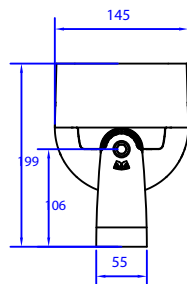

SPECIFICATIONS

Colors	2700K, 3000K, 3500K, 4000K
Beam Angles	10° standard, 20°, 40°, 70°, 90°, 10° x 60° spread lens options
Photometrics	Up to 3940 lumens, 85,734 center candela, >80 CRI
Effective Projected Area	1.01 ft ²
Control	0-10V Sink, 1-100%
Max Fixtures in Series	Not linkable, AC power and 0-10V local to each fixture
Power Consumption	60W peak, 55W steady state
Operating Voltage	100-277VAC, 50/60 Hz
Lumen Maintenance	L70 @ 150,000 hours (25° C)
Mounting	Surface mount bracket included, optional tenon mount and pipe clamp available
Finish	Gray standard (RAL 7047), black, white, and custom colors optional
Material	Die cast aluminum, glass lens, optional marine coating available
Ambient Operating Temperature	-40° F to 125° F (-40° C to 51° C)
IP Rating	IP66, wet location
IK Rating	IK07, protection against 2 joule impact
Fixture Connectors	Attached 5' (1.5m) IP66 AC cable, separate 5' (1.5m) 0-10V cable
Warranty	5 Years, limited
Weight	11 lbs (5 kg)
Dimensions	L: 12.48" x W: 7.83" x D: 5.31" (317mm x 199mm x 135mm)
Certifications	  

Full snoot for Flood One EO

RELATED COMPONENTS

Optional Mounting Accessories

TM2

2" pipe, schedule 40 tenon mount
(2.51", 64mm inner dia.)

TM4

3.5" pipe, schedule 40 tenon mount
(4.13", 105mm inner dia.)

PC2

2" pipe, schedule 40 pipe clamp (2.51", 64mm inner dia.)
mounts 1 or 2 fixtures

PC4

4" pipe, schedule 40 pipe clamp (4.13", 105mm inner dia.)
mounts 1 or 2 fixtures

DIMENSIONS (in. mm)

With snoot

Without snoot