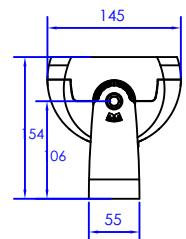

SPECIFICATIONS

Colors	2700K, 3000K, 3500K, 4000K
Beam Angles	10° standard, 20°, 40°, 70°, 90°, 10° x 60° spread lens options
Photometrics	Up to 3940 lumens, 85,734 center candela, >80 CRI
Effective Projected Area	1.01 ft ²
Control	0-10V Sink, 1-100%
Max Fixtures in Series	Not linkable, AC power and 0-10V local to each fixture
Power Consumption	60W peak, 55W steady state
Operating Voltage	100-277VAC, 50/60 Hz
Lumen Maintenance	L70 @ 150,000 hours (25° C)
Mounting	Surface mount bracket included, optional tenon mount and pipe clamp available
Finish	Gray standard (RAL 7047), black, white, and custom colors optional
Material	Die cast aluminum, glass lens, optional marine coating available
Ambient Operating Temperature	-40° F to 125° F (-40° C to 51° C)
IP Rating	IP66, wet location
IK Rating	IK07, protection against 2 joule impact
Fixture Connectors	Attached 5' (1.5m) IP66 AC cable, separate 5' (1.5m) 0-10V cable
Warranty	5 Years, limited
Weight	11 lbs (5 kg)
Dimensions	L: 12.48" x W: 7.83" x D: 5.31" (317mm x 199mm x 135mm)
Certifications	  

Full snoot for Flood One EO

RELATED COMPONENTS

Optional Mounting Accessories

TM2

2" pipe, schedule 40 tenon mount
(2.51", 64mm inner dia.)

TM4

3.5" pipe, schedule 40 tenon mount
(4.13", 105mm inner dia.)

PC2

2" pipe, schedule 40 pipe clamp (2.51", 64mm inner dia.)
mounts 1 or 2 fixtures

PC4

4" pipe, schedule 40 pipe clamp (4.13", 105mm inner dia.)
mounts 1 or 2 fixtures

DIMENSIONS (in. mm)

With snoot

Without snoot