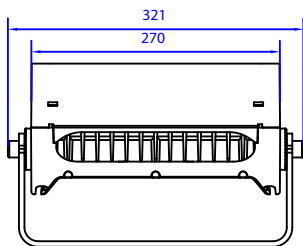

SPECIFICATIONS

Colors	2700K, 3000K, 3500K, 4000K
Beam Angles	10° standard, 20°, 40°, 70°, 90°, 10° x 60° spread lens options
Photometrics	Up to 3940 lumens, 85,734 center candela, >80 CRI
Effective Projected Area	1.01 ft ²
Control	0-10V Sink, 1-100%
Max Fixtures in Series	Not linkable, AC power and 0-10V local to each fixture
Power Consumption	60W peak, 55W steady state
Operating Voltage	100-277VAC, 50/60 Hz
Lumen Maintenance	L70 @ 150,000 hours (25° C)
Mounting	Surface mount bracket included, optional tenon mount and pipe clamp available
Finish	Gray standard (RAL 7047), black, white, and custom colors optional
Material	Die cast aluminum, glass lens, optional marine coating available
Ambient Operating Temperature	-40° F to 125° F (-40° C to 51° C)
IP Rating	IP66, wet location
IK Rating	IK07, protection against 2 joule impact
Fixture Connectors	Attached 5' (1.5m) IP66 AC cable, separate 5' (1.5m) 0-10V cable
Warranty	5 Years, limited
Weight	11 lbs (5 kg)
Dimensions	L: 12.48" x W: 7.83" x D: 5.31" (317mm x 199mm x 135mm)
Certifications	  

Full snoot for Flood One EO

RELATED COMPONENTS

Optional Mounting Accessories

TM2

2" pipe, schedule 40 tenon mount
(2.51", 64mm inner dia.)

TM4

3.5" pipe, schedule 40 tenon mount
(4.13", 105mm inner dia.)

PC2

2" pipe, schedule 40 pipe clamp (2.51", 64mm inner dia.)
mounts 1 or 2 fixtures

PC4

4" pipe, schedule 40 pipe clamp (4.13", 105mm inner dia.)
mounts 1 or 2 fixtures

DIMENSIONS (in. mm)

With snoot

Without snoot