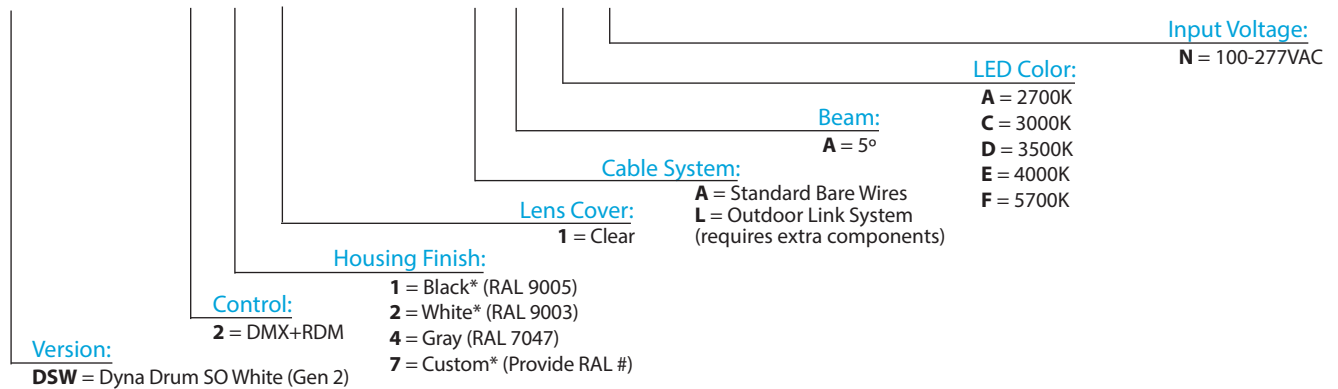

ORDER CODES

* indicates special order

DSW - 2 # 1 - # A # N

RELATED COMPONENTS

Optional Beam Accessories

DDSSL20
20° Spread lens for Dyna Drum SO

DDSSL40
40° Spread lens for Dyna Drum SO

DDSSL60
60° Spread lens for Dyna Drum SO

DDSSL1060
10° x 60° Spread lens for Dyna Drum SO