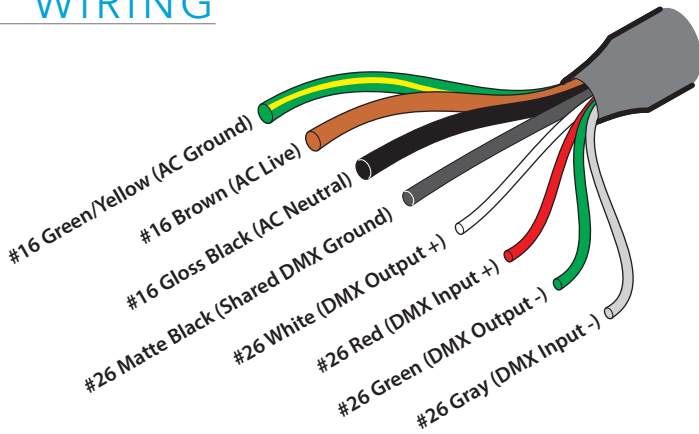

SPECIFICATIONS

Colors	2700K, 3000K, 3500K, 4000K, 5700K
Beam Angles	5° standard, 10°, 20°, 40°, 60°, 10° x 60° spread lens options
Photometrics	See page 4, Up to 7,591 lumens, 755,050 center candela
Effective Projected Area	1.16ft ²
Control	DMX+RDM, manual dim setting in menu, photocell included, Aria wireless direct connect
Max Fixtures in Series	32 via DMX, power local to each fixture
Power Consumption	135W maximum
Operating Voltage	100-277VAC, 50/60 Hz
Lumen Maintenance	L70 @ 150,000 hours (25° C)
Mounting	Surface mount bracket included, optional tenon mount and pipe clamp available
Finish	Gray standard (RAL 7047), black, white, and custom colors optional
Material	Die cast aluminum, polycarbonate lens, optional marine coating available
Ambient Operating Temperature	-40° F to 125° F (-40° C to 51° C)
IP Rating	IP66, wet location
IK Rating	IK07, protection against 2 joule impact
Fixture Connectors	Attached 5' (1.5m) IP66 hybrid cable, AC power +DMX/RDM
Warranty	5 Years, limited
Weight	30.6 lbs. (13.8 kg)
Dimensions	L: 14.17" x W: 13.3" x D: 8.38" (360mm x 338mm x 213mm)

TM4

Use with 3.5" pipe, schedule 40 tenon mount
(4.13", 105mm inner dia.)

PC2

Use with 2" pipe, schedule 40 pipe clamp
mounts 1 or 2 fixtures

PC4

Use with 4" pipe, schedule 40 pipe clamp
mounts 1 or 2 fixtures

DIMENSIONS

WIRING

PHOTOMETRICS

Color Temp / Beam	Lumens	Center Candela	Efficacy (l/pw)	CRI (Ra)	TM30
2700K, 5°	6,316	626,644	45	80.1	82.0
3000K, 5°	6,940	698,751	50	79.5	80.7
3500K, 5°	6,982	704,857	50	81.0	80.9
4000K, 5°	7,591	755,055	53	79.4	80.6
5700K, 5°	6,370	666,804	45	87.4	87.6