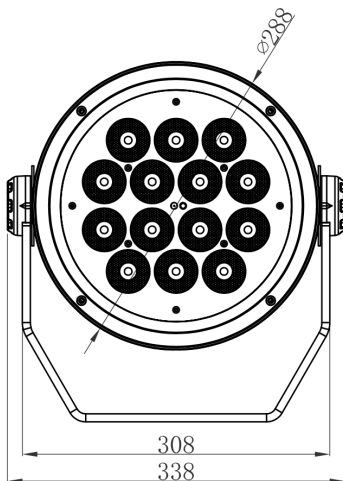

SPECIFICATIONS

Colors	2700K, 3000K, 3500K, 4000K, 5700K
Beam Angles	5° standard, 10°, 20°, 40°, 60°, 10° x 60° spread lens options
Photometrics	See page 4, Up to 7,591 lumens, 755,050 center candela
Effective Projected Area	1.16ft ²
Control	DMX+RDM, manual dim setting in menu, photocell included, Aria wireless direct connect
Max Fixtures in Series	32 via DMX, power local to each fixture
Power Consumption	135W maximum
Operating Voltage	100-277VAC, 50/60 Hz
Lumen Maintenance	L70 @ 150,000 hours (25° C)
Mounting	Surface mount bracket included, optional tenon mount and pipe clamp available
Finish	Gray standard (RAL 7047), black, white, and custom colors optional
Material	Die cast aluminum, polycarbonate lens, optional marine coating available
Ambient Operating Temperature	-40° F to 125° F (-40° C to 51° C)
IP Rating	IP66, wet location
IK Rating	IK07, protection against 2 joule impact
Fixture Connectors	Attached 5' (1.5m) IP66 hybrid cable, AC power +DMX/RDM
Warranty	5 Years, limited
Weight	30.6 lbs. (13.8 kg)
Dimensions	L: 14.17" x W: 13.3" x D: 8.38" (360mm x 338mm x 213mm)

DDSOHSG Half snoot for Dyna Drum SO, Gray
DDSOHSB Half snoot for Dyna Drum SO, Black
DDSOHSW Half snoot for Dyna Drum SO, White

RELATED COMPONENTS

Optional Mounting Accessories

TM2

Use with 2" pipe, schedule 40 tenon mount
(2.51", 56mm inner dia.)

TM4

Use with 3.5" pipe, schedule 40 tenon mount
(4.13", 105mm inner dia.)

PC2

Use with 2" pipe, schedule 40 pipe clamp
mounts 1 or 2 fixtures

PC4

Use with 4" pipe, schedule 40 pipe clamp
mounts 1 or 2 fixtures

DIMENSIONS

WIRING

PHOTOMETRICS

Color Temp / Beam	Lumens	Center Candela	Efficacy (l/pw)	CRI (Ra)	TM30
2700K, 5°	6,316	626,644	45	80.1	82.0
3000K, 5°	6,940	698,751	50	79.5	80.7
3500K, 5°	6,982	704,857	50	81.0	80.9
4000K, 5°	7,591	755,055	53	79.4	80.6
5700K, 5°	6,370	666,804	45	87.4	87.6