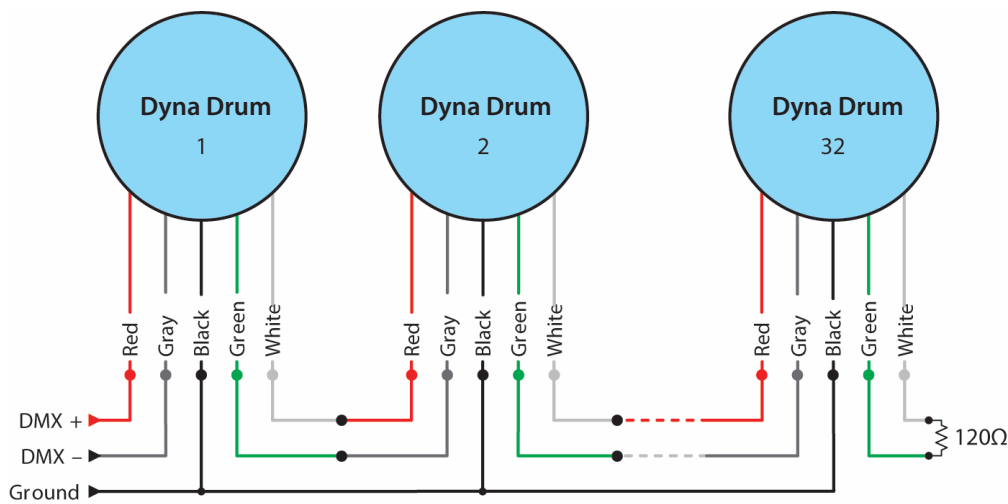

SPECIFICATIONS

Colors	2700K, 3000K, 3500K, 4000K, 5700K
Beam Angles	5° standard, 10°, 20°, 40°, 60°, 10° x 60° spread lens options
Photometrics	See page 4, Up to 7,591 lumens, 755,050 center candela
Effective Projected Area	1.16ft ²
Control	DMX+RDM, manual dim setting in menu, photocell included, Aria wireless direct connect
Max Fixtures in Series	32 via DMX, power local to each fixture
Power Consumption	135W maximum
Operating Voltage	100-277VAC, 50/60 Hz
Lumen Maintenance	L70 @ 150,000 hours (25° C)
Mounting	Surface mount bracket included, optional tenon mount and pipe clamp available
Finish	Gray standard (RAL 7047), black, white, and custom colors optional
Material	Die cast aluminum, polycarbonate lens, optional marine coating available
Ambient Operating Temperature	-40° F to 125° F (-40° C to 51° C)
IP Rating	IP66, wet location
IK Rating	IK07, protection against 2 joule impact
Fixture Connectors	Attached 5' (1.5m) IP66 hybrid cable, AC power +DMX/RDM
Warranty	5 Years, limited
Weight	30.6 lbs. (13.8 kg)
Dimensions	L: 14.17" x W: 13.3" x D: 8.38" (360mm x 338mm x 213mm)

DDSSL40
40° Spread lens for Dyna Drum SO

DDSSL60
60° Spread lens for Dyna Drum SO

DDSSL1060
10° x 60° Spread lens for Dyna Drum SO

DDSOFSG Full snoot for Dyna Drum SO, Gray
DDSOFSB Full snoot for Dyna Drum SO, Black
DDSOFSW Full snoot for Dyna Drum SO, White

TM4

Use with 3.5" pipe, schedule 40 tenon mount
(4.13", 105mm inner dia.)

PC2

Use with 2" pipe, schedule 40 pipe clamp
mounts 1 or 2 fixtures

PC4

Use with 4" pipe, schedule 40 pipe clamp
mounts 1 or 2 fixtures

DIMENSIONS

WIRING

PHOTOMETRICS

Color Temp / Beam	Lumens	Center Candela	Efficacy (l/pw)	CRI (Ra)	TM30
2700K, 5°	6,316	626,644	45	80.1	82.0
3000K, 5°	6,940	698,751	50	79.5	80.7
3500K, 5°	6,982	704,857	50	81.0	80.9
4000K, 5°	7,591	755,055	53	79.4	80.6
5700K, 5°	6,370	666,804	45	87.4	87.6