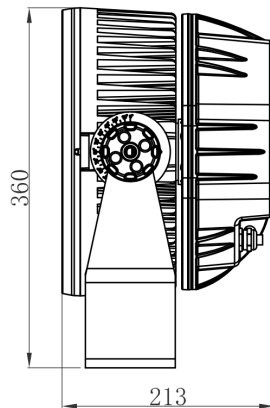

SPECIFICATIONS

Colors	2700K, 3000K, 3500K, 4000K, 5700K
Beam Angles	5° standard, 10°, 20°, 40°, 60°, 10° x 60° spread lens options
Photometrics	See page 4, Up to 7,591 lumens, 755,050 center candela
Effective Projected Area	1.16ft ²
Control	DMX+RDM, manual dim setting in menu, photocell included, Aria wireless direct connect
Max Fixtures in Series	32 via DMX, power local to each fixture
Power Consumption	135W maximum
Operating Voltage	100-277VAC, 50/60 Hz
Lumen Maintenance	L70 @ 150,000 hours (25° C)
Mounting	Surface mount bracket included, optional tenon mount and pipe clamp available
Finish	Gray standard (RAL 7047), black, white, and custom colors optional
Material	Die cast aluminum, polycarbonate lens, optional marine coating available
Ambient Operating Temperature	-40° F to 125° F (-40° C to 51° C)
IP Rating	IP66, wet location
IK Rating	IK07, protection against 2 joule impact
Fixture Connectors	Attached 5' (1.5m) IP66 hybrid cable, AC power +DMX/RDM
Warranty	5 Years, limited
Weight	30.6 lbs. (13.8 kg)
Dimensions	L: 14.17" x W: 13.3" x D: 8.38" (360mm x 338mm x 213mm)

TM4

Use with 3.5" pipe, schedule 40 tenon mount
(4.13", 105mm inner dia.)

PC2

Use with 2" pipe, schedule 40 pipe clamp
mounts 1 or 2 fixtures

PC4

Use with 4" pipe, schedule 40 pipe clamp
mounts 1 or 2 fixtures

DIMENSIONS

WIRING

PHOTOMETRICS

Color Temp / Beam	Lumens	Center Candela	Efficacy (l/pw)	CRI (Ra)	TM30
2700K, 5°	6,316	626,644	45	80.1	82.0
3000K, 5°	6,940	698,751	50	79.5	80.7
3500K, 5°	6,982	704,857	50	81.0	80.9
4000K, 5°	7,591	755,055	53	79.4	80.6
5700K, 5°	6,370	666,804	45	87.4	87.6