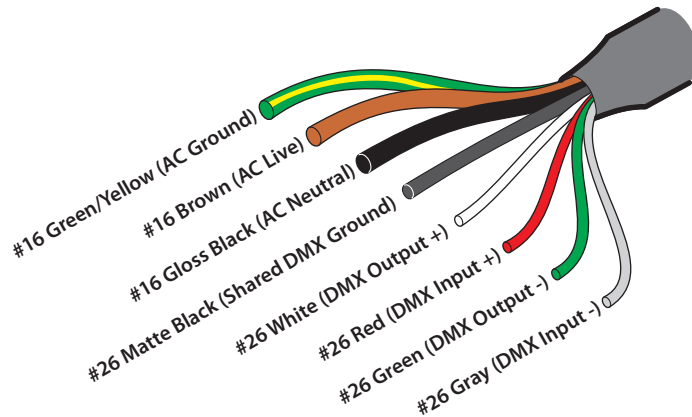

WIRING

PHOTOMETRICS

Color / Beam	Lumens	Center Candela	Efficacy (l/pw)	CRI (Ra)	TM30
RGBW	9773	381,883	43	-	-
RGBA	5384	236,376	25	-	-
RGBAW	7554	346,386	34	-	-
DW	10868	490,021	45	-	-