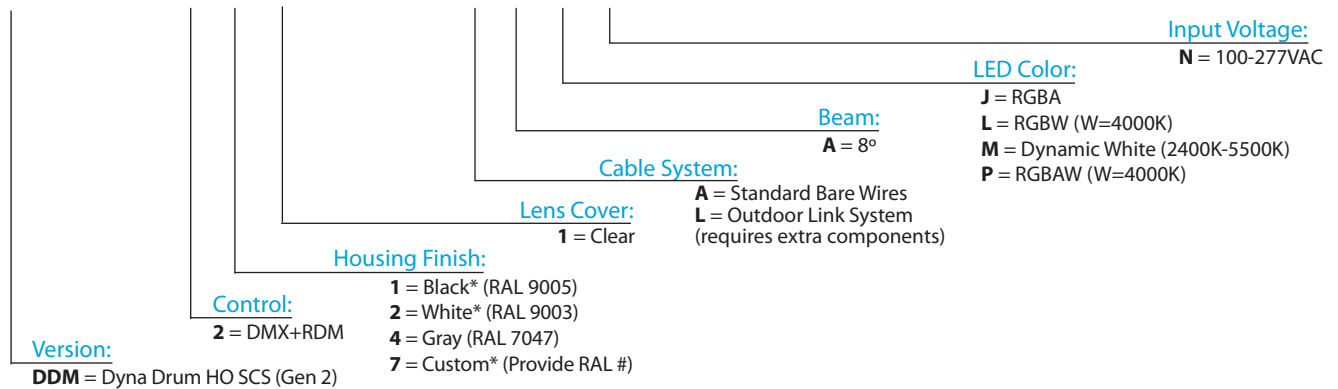

ORDER CODES

* indicates special order

DDM - 2 # 1 - # A # N

RELATED COMPONENTS

Optional Beam Accessories

DDHSL40
40° Spread lens for Dyna Drum HO

DDHSL60
60° Spread lens for Dyna Drum HO

DDHSL1060
10° x 60° Spread lens for Dyna Drum HO