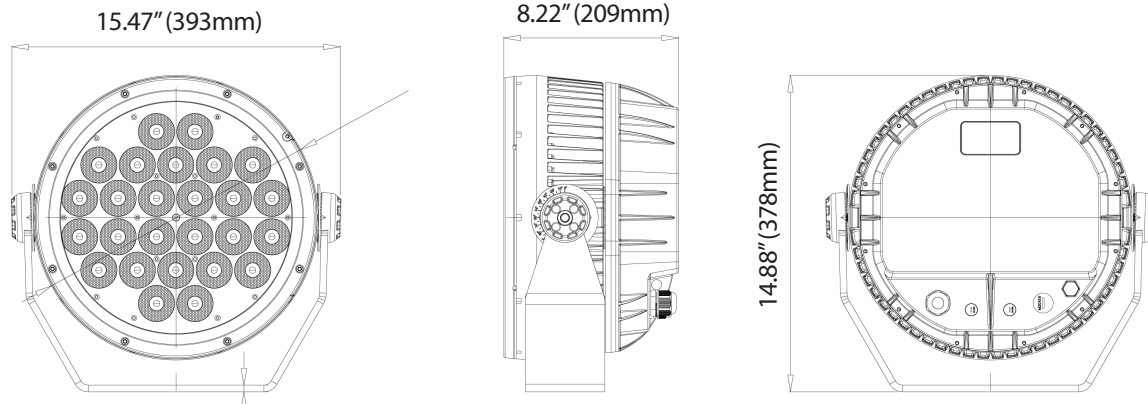

## SPECIFICATIONS

Colors	RGBW (W=4000K), RGBA, RGBAW (W=4000K), DW (2400K-5500K)
Beam Angles	8° standard, 20°, 40°, 60°, 10° x 60° spread lens options
Photometrics	Up to 10,868 lumens, 490,021 cd, see page 4 for details
Effective Projected Area	1.75 ft <sup>2</sup>
Control	DMX+RDM, Manual color setting in menu, photocell included, Aria wireless direct connect
Max Fixtures in Series	32 via DMX, power local to each fixture
Power Consumption	230W
Operating Voltage	100-277VAC, 50/60 Hz
Lumen Maintenance	L70 @ 150,000 hours (25° C)
Mounting	Surface mount bracket included, optional tenon mount and pipe clamp available
Finish	Gray standard (RAL 7047), black, white, and custom colors optional
Material	Die cast aluminum, glass top lens, optional marine coating available
Ambient Operating Temperature	-40° F to 125° F (-40° C to 51° C)
IP Rating	IP66, wet location
IK Rating	IK07, protection against 2 joule impact
Fixture Connectors	Attached 5' (1.5m) IP66 hybrid cable, AC power +DMX/RDM
Warranty	5 Years, limited
Weight	36 lbs. (16.3 kg)
Dimensions	<b>L:</b> 14.8" x <b>W:</b> 15.4" x <b>D:</b> 8.2" (378mm x 393mm x 209mm)

#### TM4

Use with 3.5" pipe, schedule 40 tenon mount  
(4.13", 105mm inner dia.)

## DIMENSIONS