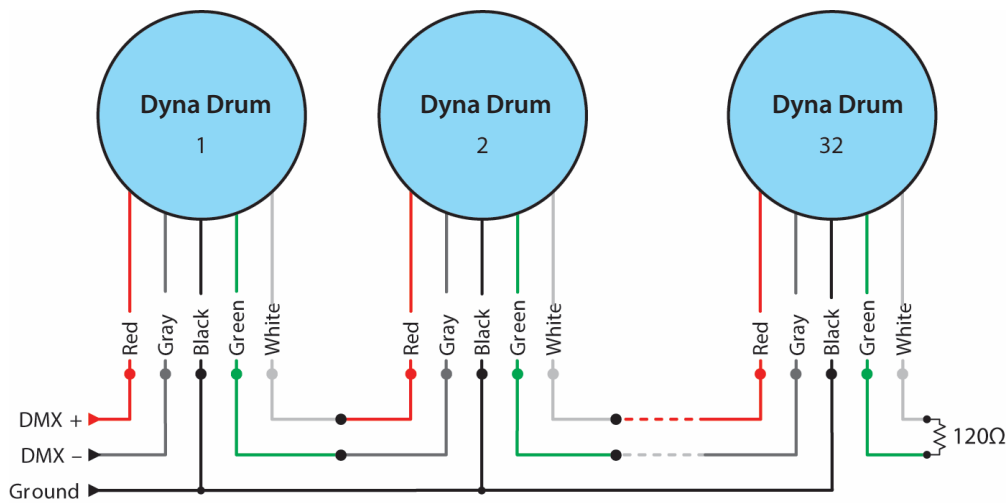

WIRING

PHOTOMETRICS

Color / Beam	Lumens	Center Candela	Efficacy (l/pw)	CRI (Ra)	TM30
RGBW	9773	381,883	43	-	-
RGBA	5384	236,376	25	-	-
RGBAW	7554	346,386	34	-	-
DW	10868	490,021	45	-	-