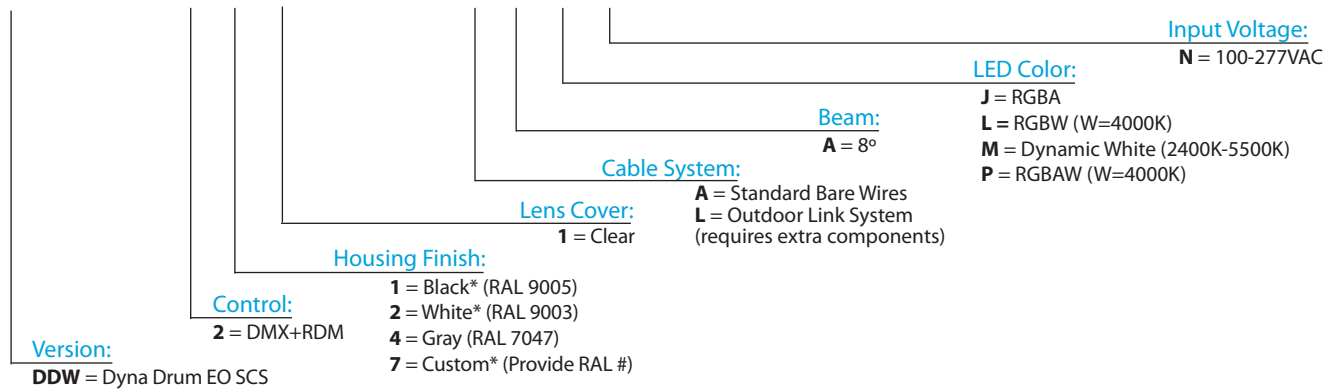

ORDER CODES

* indicates special order

DDW - 2 # 1 - # A # N

RELATED COMPONENTS

Optional Beam Accessories

DDEOSL40
40° Spread lens for Dyna Drum EO

DDEOSL60
60° Spread lens for Dyna Drum EO

DDEOSL1060
10° x 60° Spread lens for Dyna Drum EO