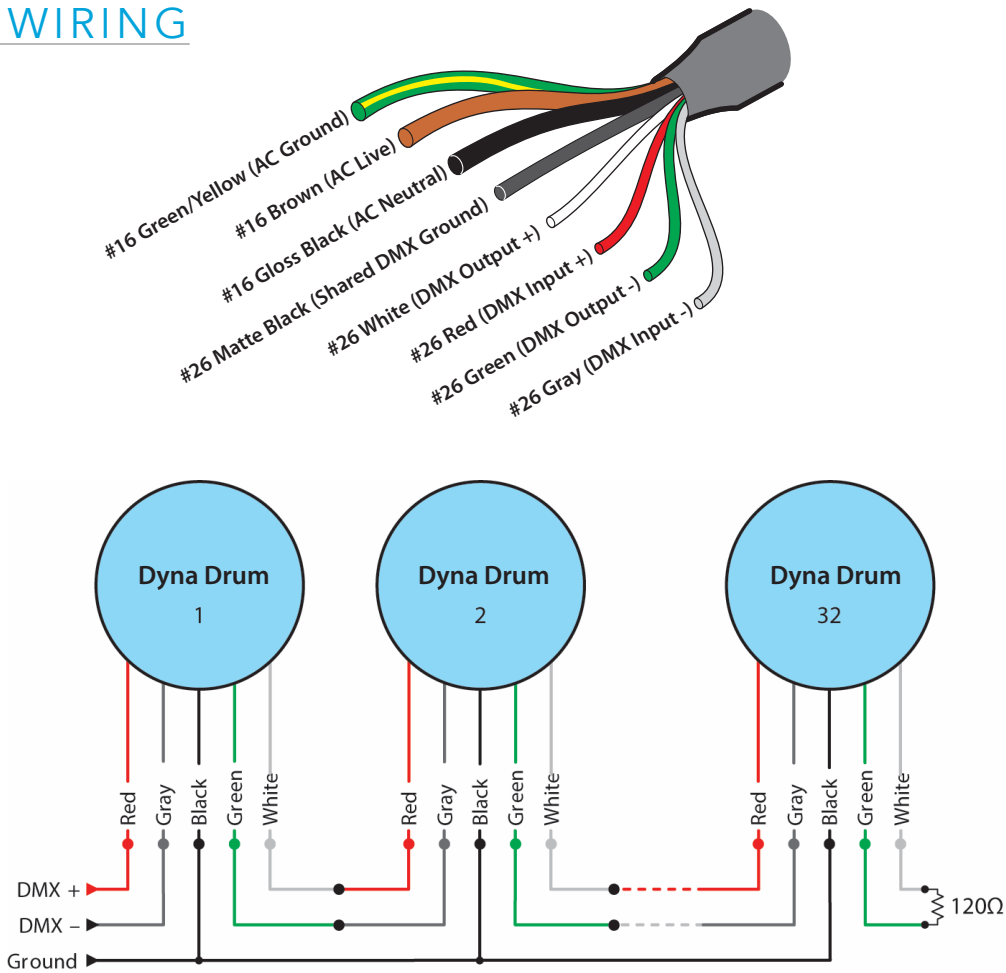

Client:

Project:

Type:

Order Code:

Quantity:

Dyna Drum EO SCS is a high output, outdoor rated, multi-color LED floodlight. It features an internal 100-277VAC power supply, onboard DMX+RDM driver, and each unit carries Acclaim's Aria wireless DMX technology inside. It comes with a narrow 8° beam standard, with optional quick-change spread lenses for wider applications. It is ideal for facade lighting applications and as an area floodlight.

TM4

Use with 3.5" pipe, schedule 40 tenon mount
(4.13", 105mm inner dia.)

PC2

Use with 2" pipe, schedule 40 pipe clamp
mounts 1 or 2 fixtures

PC4

Use with 4" pipe, schedule 40 pipe clamp
mounts 1 or 2 fixtures

DIMENSIONS

WIRING

PHOTOMETRICS

| Color / Beam | Lumens | Center Candela | Efficacy (l/pw) | CRI (Ra) White LED | TM30 |
|--------------|--------|----------------|-----------------|-----------------------|------|
| RGBW | 1,904 | 80,056 | 35 | 72.8 | 71.1 |
| RGBA | TBA | | | | |
| RGBAW | 1,578 | 72,788 | 30 | 72.6 | 70.6 |
| DW | 2,268 | 104,302 | 43 | 80.2 | 76.2 |