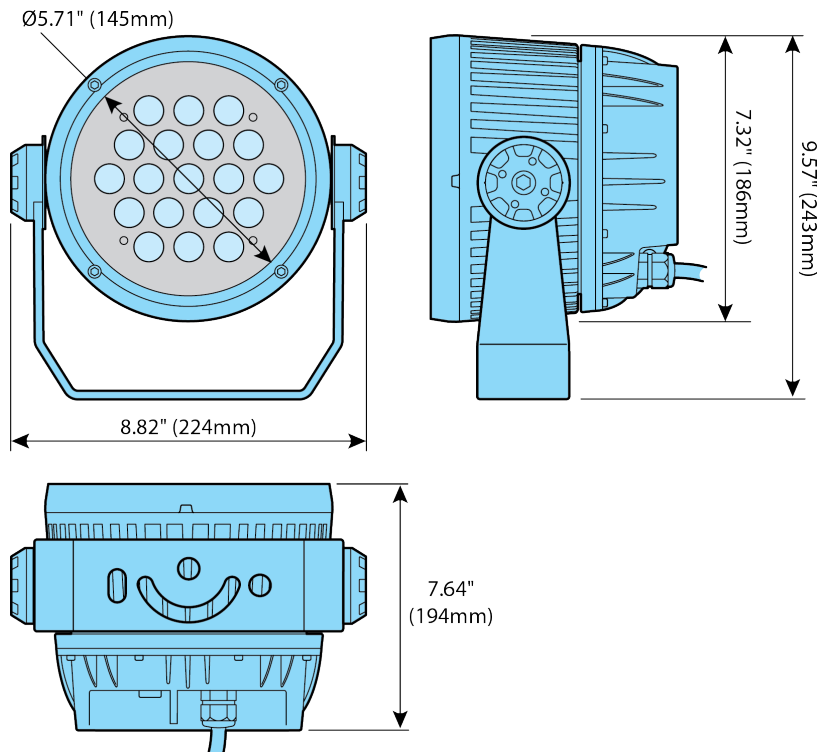

SPECIFICATIONS

| | |
|-------------------------------|---|
| Colors | RGBW (W=4000K), RGBA, RGBAW (W=4000K), DW (2400K-5500K) |
| Beam Angles | 8° standard, 20°, 40°, 60°, 10° x 60° spread lens options |
| Photometrics | See page 4, up to 2,268 lumens, 104,302 center candela |
| Effective Projected Area | 0.72 ft ² |
| Control | DMX+RDM, manual color setting in menu, photocell included, Aria wireless direct connect |
| Max Fixtures in Series | 32 via DMX, power local to each fixture |
| Power Consumption | 55W maximum |
| Operating Voltage | 100-277VAC, 50/60 Hz |
| Lumen Maintenance | L70 @ 150,000 hours (25° C) |
| Mounting | Surface mount bracket included, optional tenon mount and pipe clamp available |
| Finish | Gray standard (RAL 7047), black, white, and custom colors optional |
| Material | Die cast aluminum, polycarbonate lens, optional marine coating available |
| Ambient Operating Temperature | -40° F to 125° F (-40° C to 51° C) |
| IP Rating | IP66, wet location |
| IK Rating | IK07, protection against 2 joule impact |
| Fixture Connectors | Attached 5' (1.5m) IP66 hybrid cable, AC power +DMX/RDM |
| Warranty | 5 Years, limited |
| Weight | 11.68 lbs. (5.3 kg) |
| Dimensions | L: 9.6" x W: 8.81" x D: 6.49" (244mm x 224mm x 165mm) |

TM4

Use with 3.5" pipe, schedule 40 tenon mount
(4.13", 105mm inner dia.)

PC2

Use with 2" pipe, schedule 40 pipe clamp
mounts 1 or 2 fixtures

PC4

Use with 4" pipe, schedule 40 pipe clamp
mounts 1 or 2 fixtures

DIMENSIONS

WIRING

PHOTOMETRICS

| Color / Beam | Lumens | Center Candela | Efficacy (l/pw) | CRI (Ra) White LED | TM30 |
|--------------|--------|----------------|-----------------|-----------------------|------|
| RGBW | 1,904 | 80,056 | 35 | 72.8 | 71.1 |
| RGBA | TBA | | | | |
| RGBAW | 1,578 | 72,788 | 30 | 72.6 | 70.6 |
| DW | 2,268 | 104,302 | 43 | 80.2 | 76.2 |