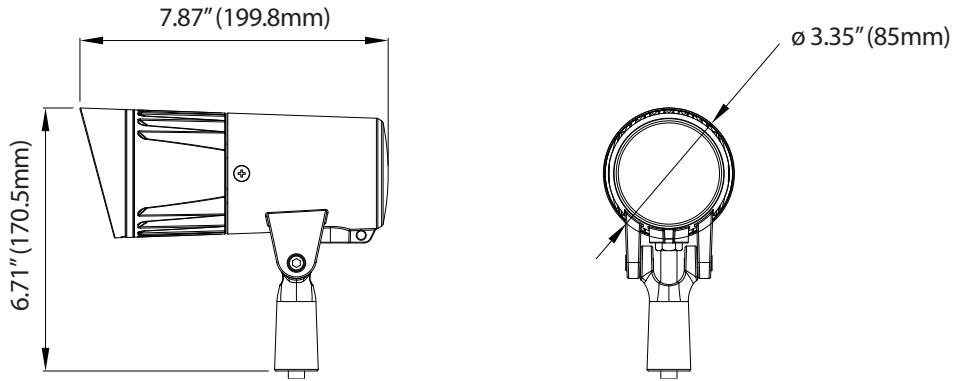

## SPECIFICATIONS

Colors	QS, QW4, QW6 2700K, 3000K, 3500K, 4000K
Beam Angles	7° / 12° standard, 20°, 40°, 60°, 10° x 60° spread lens options
Photometrics	Up to 760 lumens at 13W, 58 l/pw, 80 CRI (4000K, 7°) - See page 4 for all models
Effective Projected Area	1.09 ft <sup>2</sup>
Control	DMX+RDM and Aria wireless native, 0-10V via external UDM
Max Fixtures in Series	32 via DMX
Power Consumption	13W
Operating Voltage	100-240VAC, 277VAC 50/60 Hz
Lumen Maintenance	L70 @ 150,000 hours (25° C)
Mounting	1/2" NPT pipe (O.D.=0.855") , 4" round elec. box, landscape stake or surface mounting plate
Finish	Gray (standard), black, white, or custom (provide RAL #)*
Material	Die cast aluminum, glass top lens. Optional marine environment coating available
Ambient Operating Temperature	-40° F to 122° F (-40° C to 50° C)
IP Rating	IP66, wet location
IK Rating	IK07, protection against 2 joule impact
Fixture Connectors	3.28' (1m) attached hybrid cable for AC power and DMX connection, bare wire ends
Warranty	5 Years, limited
Weight	2.87 lbs. (1.3 kg)
Dimensions	See page 4

## DIMENSIONS