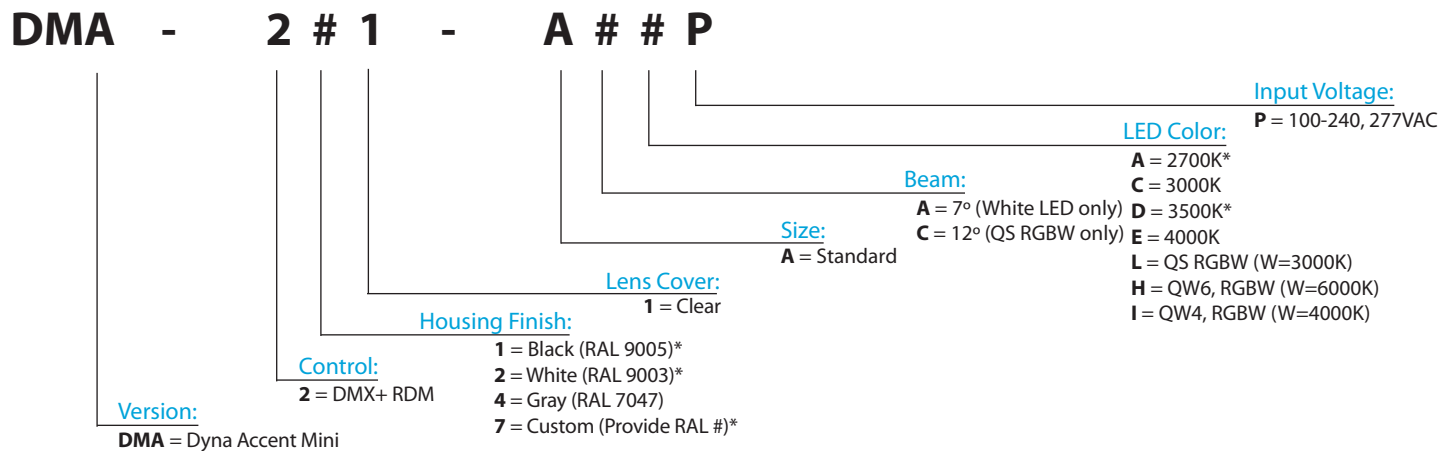

## SPECIFICATIONS

Colors	QS, QW4, QW6 2700K, 3000K, 3500K, 4000K
Beam Angles	7° / 12° standard, 20°, 40°, 60°, 10° x 60° spread lens options
Photometrics	Up to 760 lumens at 13W, 58 l/pw, 80 CRI (4000K, 7°) - See page 4 for all models
Effective Projected Area	1.09 ft <sup>2</sup>
Control	DMX+RDM and Aria wireless native, 0-10V via external UDM
Max Fixtures in Series	32 via DMX
Power Consumption	13W
Operating Voltage	100-240VAC, 277VAC 50/60 Hz
Lumen Maintenance	L70 @ 150,000 hours (25° C)
Mounting	1/2" NPT pipe (O.D.=0.855") , 4" round elec. box, landscape stake or surface mounting plate
Finish	Gray (standard), black, white, or custom (provide RAL #)*
Material	Die cast aluminum, glass top lens. Optional marine environment coating available
Ambient Operating Temperature	-40° F to 122° F (-40° C to 50° C)
IP Rating	IP66, wet location
IK Rating	IK07, protection against 2 joule impact
Fixture Connectors	3.28' (1m) attached hybrid cable for AC power and DMX connection, bare wire ends
Warranty	5 Years, limited
Weight	2.87 lbs. (1.3 kg)
Dimensions	See page 4

## ORDER CODES

\* indicates special order

**Note:** Dyna Accent Mini comes standard with a 1/2" NPT pipe thread for mounting out of the box. For other mounting solutions, please choose one when ordering under "Optional Mounting Hardware" section below.

## DIMENSIONS