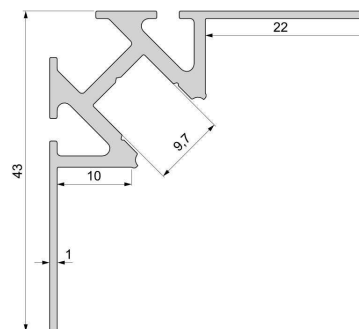

Artikel Nr.: 975345

Fliesen-Profil Ecke innen EV-01-08 passend für 8 - 9,3 mm LED Stripes

Charakteristik

Material	Aluminium
Farbe	Silber-matt
Optik	naturbelassen
	0,00

Abmessungen und Gewicht

Länge	3000,00
Breite	43,00
Höhe	43,00
Durchmesser	0,00
Gewicht	1245 g

Artikel Nr.: 975345

tiles-profile inner corner EV-01-08 suitable for 8 - 9,3 mm LED Stripes

Characteristics

Material	aluminum
Color	matt silver
Optic	natural finish

Dimensions & Weight

Length	3000,00
Width	43,00
Height	43,00
Diameter	0,00
Product Weight	1245 g

Mounting

Mounting Options

- we recommend a flexible tile adhesive and joint grout
- working basis should be treated free from dust and to be treated with surface matching bonding primer for an optimal and long lasting result
- for mounting the profile we recommend tiles or porcelain stoneware
- for application of flexible tile adhesive use a 6 x 6mm or 8 x 8mm notched trowel