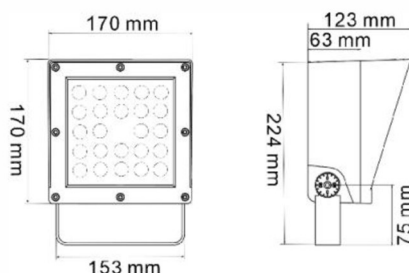

### Description

- Square RGBW3 led floodlight
- RGBW (=3000K)
- AC 85-265Volt
- Long lifetime + 36.000h (8h/pd)
- DMX512

### Specification

Article:	897514-xx
Dimensions (mm):	170*170*224mm
Wattage:	72 W
Lumen:	6480 Lm
Weight:	.....gr
Dimmable:	Ja, DMX 512
Beam:	5-10-15-30-45-60°
Voltage:	85-265 VAC
Models:	8-12-24-36-72W