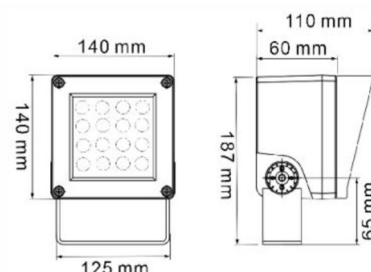

## Exa LUMA 36 square floodlight

### Description

- Square RGBW3 led floodlight
- RGBW (=3000K)
- AC 85-265Volt
- Long lifetime + 36.000h (8h/pd)
- DMX512

### Specification

Article:	897513-xx
Dimensions (mm):	140*140*187mm
Wattage:	36 W
Lumen:	3240 Lm
Weight:	.....gr
Dimmable:	Ja, DMX 512
Beam:	5-10-15-30-45-60°
Voltage:	85-265 VAC
Models:	8-12-24-36-72W