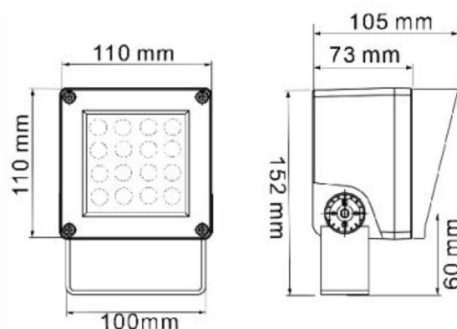

Exa LUMA 24 square floodlight

Description

- Square RGBW3 led floodlight
- RGBW (=3000K)
- AC 85-265Volt
- Long lifetime + 36.000h (8h/pd)
- DMX512

Specification

Article:	897512-xx
Dimensions (mm):	140*140*187mm
Wattage:	24 W
Lumen:	3240 Lm
Weight:gr
Dimmable:	Ja, DMX 512
Beam:	5-10-15-30-45-60°
Voltage:	85-265 VAC
Models:	8-12-24-36-72W

CRI:	>85
Power Factor:	0.91
IP rate:	IP65
Lifetime:	36.000+
Energy Label:	A++
Temperature:	-20°C - +50°C
Housing:	Aluminium Die Cast
Color housing:	Gray
Material:	Polycarbonaat
Certificates:	CE RoHs
Warranty:	3 year