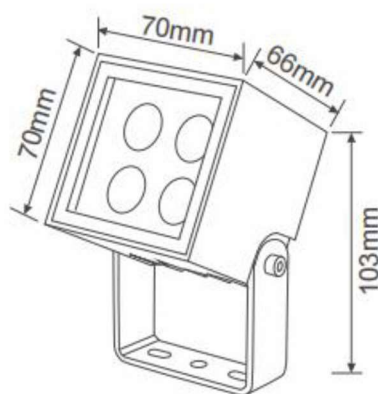

Exa LUMA 8 square floodlight

Description

- Square RGBW3 led floodlight
- RGBW (=3000K)
- AC 85-265Volt
- Long lifetime + 36.000h (8h/pd)
- DMX512

Specification

Article:	897511-xx
Dimensions (mm):	70*70*130mm
Wattage:	8 W
Lumen:	720 Lm
Weight:gr
Dimmable:	Ja, DMX 512
Beam:	5-10-15-30-45-60°
Voltage:	85-265 VAC
Models:	8-12-24-36-72W

CRI:	>85
Power Factor:	0.91
IP rate:	IP65
Lifetime:	36.000+
Energy Label:	A++
Temperature:	-20°C - +50°C
Housing:	Aluminium Die Cast
Color housing:	Gray
Material:	Polycarbonaat
Certificates:	CE RoHs
Warranty:	3 year