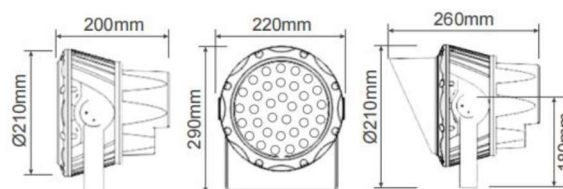

Exa LUMA 72 round floodlight

Description

- **Round RGBW3 led floodlight**
- **RGBW (=3000K)**
- **AC 85-265Volt**
- **Long lifetime + 36.000h (8h/pd)**
- **DMX512**

Specification

Article:	897509-xx
Dimensions (mm):	Ø 210 * 290 mm
Wattage:	72 W
Lumen:	6480 Lm
Weight:	xxxx gr
Dimmable:	Ja, DMX 512
Beams available:	5-10-15-30-45-60- 10*60 – 10*30°
Voltage:	85-265 VAC
Models:	36 – 48 – 72 W

CRI:	>85
Power Factor:	0.91
IP rate:	IP65
Lifetime:	36.000+
Energy Label:	A++
Temperature:	-20°C - +50°C
Housing:	Aluminium Die Cast
Color housing:	Gray
Material:	Polycarbonaat
Certificates:	CE RoHs
Warranty:	3 year