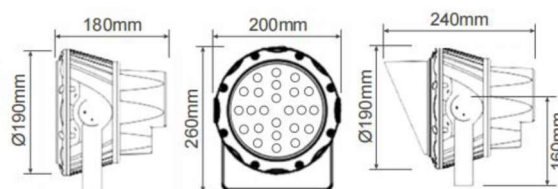

Exa LUMA 48 round floodlight

Description

- **Round RGBW3 led floodlight**
- **RGBW (=3000K)**
- **AC 85-265Volt**
- **Lange gemiddelde levensduur + 36.000h (8h/pd)**
- **DMX512**

Specification

Article:	897508-xx
Dimensions (mm):	Ø 190 * H260 mm
Wattage:	48 W
Lumen:	4560 Lm
Weight:	xxxx gr
Dimmable:	Ja, DMX 512
Beam available:	5-10-15-30-45-60 10*30-10*60°
Voltage:	85-265 VAC
Models:	36 – 48 – 72 W

CRI:	>85
Power Factor:	0.91
IP rate:	IP65
Lifetime:	36.000+
Energy Label:	A++
Temperature:	-20°C - +50°C
Housing:	Aluminium Die Cast
Color housing:	Gray
Material top:	Polycarbonaat
Certificates:	CE RoHs
Warranty:	3 year