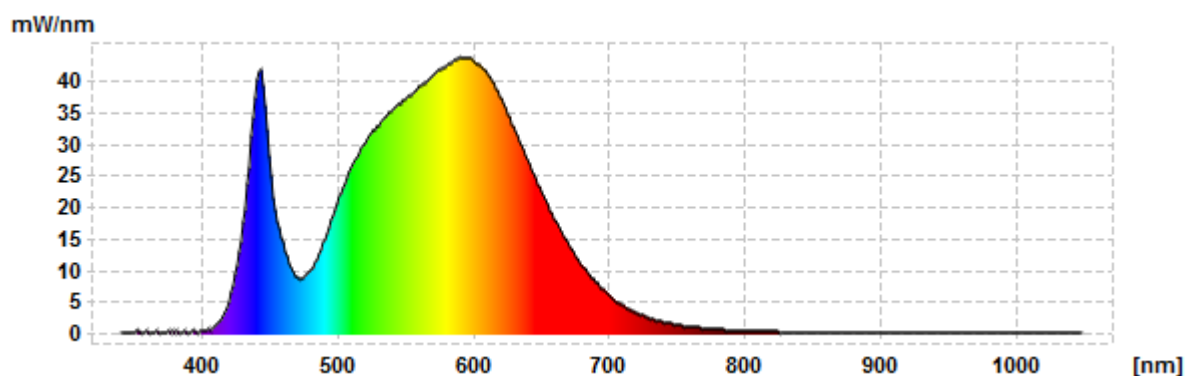

Spectrum Test Report

DEKO-LIGHT
ELEKTRONIK VERTRIEBS GMBH

| | | | |
|---------------------|--------------------------------------|---------------------|------------|
| Client name: | Deko Light Elektronik Vertriebs GmbH | Report time: | 2017-09-12 |
| Item No: | 732082 | Model name: | Wallwasher |

Results

Spectrum

| CIE 1931 2° observer | | CIE 1964 10° observer | | Color Parameters | |
|----------------------|--------|-----------------------|--------|--------------------------|---------|
| x | 0.3898 | x | 0.3966 | CCT [k] | 3880 |
| y | 0.3934 | y | 0.3866 | Chromaticity Error | 0.005 |
| u' | 0.2246 | u' | 0.2317 | Color Peak | 592.31 |
| v' | 0.5101 | v' | 0.5082 | Color Peak Value | 43.86 |
| | | | | Color Dominant | 577.3 |
| | | | | Radiometric | 7.6117 |
| Rendering Indices | | Ra | 79.5 | | |
| R1 | 77.2 | R8 | 62.5 | | |
| R2 | 83.6 | R9 | -1.5 | Electrical Parameters | |
| R3 | 90.2 | R10 | 62.3 | Luminous [lm] | 2554.11 |
| R4 | 80.9 | R11 | 79.8 | Luminous Efficacy [lm/W] | 66.8615 |
| R5 | 77.5 | R12 | 61.2 | Power [W] | 38,2 |
| R6 | 78.6 | R13 | 78.0 | Current [A] | 0 |
| R7 | 85.5 | R14 | 94.4 | Voltage [V] | 230 |