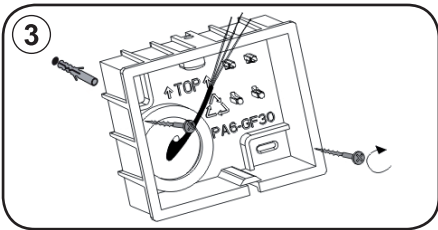

Mountinginstruction

Article No.: 730355

Surface mounted wall lamp, Cube, 220-240V AC/50-60Hz, 9,00 W