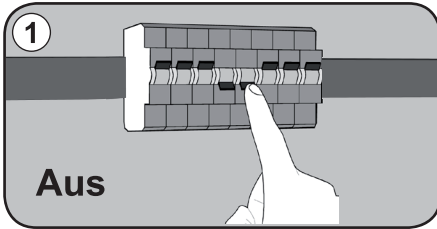

Storage in a dry and clean environment. Do not strain the product mechanically during storage.

Montageanleitung

DEKO-LIGHT
ELEKTRONIK VERTRIEBS GMBH

Artikel Nr.: 730355

Wandaufbauleuchte, Cube, 220-240V AC/50-60Hz, 9,00 W