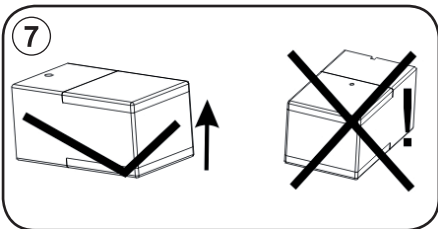

Mountinginstruction

Article No.: 730355

Surface mounted wall lamp, Cube, 220-240V AC/50-60Hz, 9,00 W