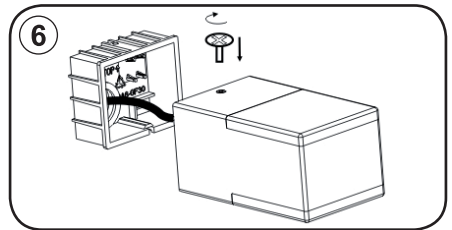

Mountinginstruction

Article No.: 730355

Surface mounted wall lamp, Cube, 220-240V AC/50-60Hz, 9,00 W