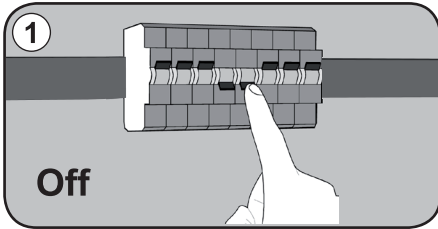

Mountinginstruction

Article No.: 730355

Surface mounted wall lamp, Cube, 220-240V AC/50-60Hz, 9,00 W