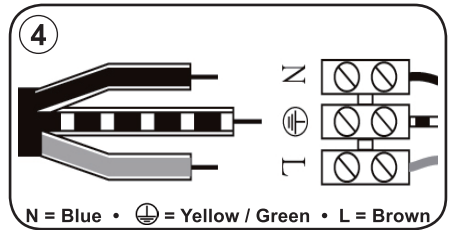

Mountinginstruction

Article No.: 730355

Surface mounted wall lamp, Cube, 220-240V AC/50-60Hz, 9,00 W