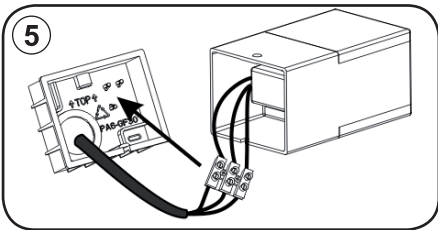

Mountinginstruction

Article No.: 730355

Surface mounted wall lamp, Cube, 220-240V AC/50-60Hz, 9,00 W