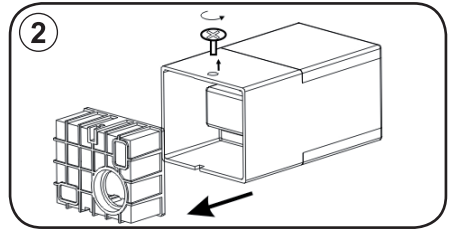

Storage in a dry and clean environment. Do not strain the product mechanically during storage.

Montageanleitung

DEKO-LIGHT
ELEKTRONIK VERTRIEBS GMBH

Artikel Nr.: 730355

Wandaufbauleuchte, Cube, 220-240V AC/50-60Hz, 9,00 W