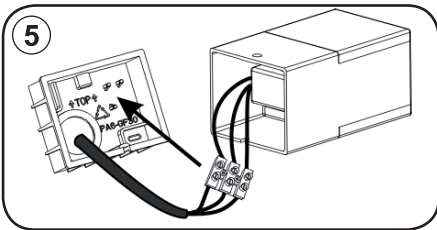

Storage in a dry and clean environment. Do not strain the product mechanically during storage.

Montageanleitung

DEKO-LIGHT
ELEKTRONIK VERTRIEBS GMBH

Artikel Nr.: 730355

Wandaufbauleuchte, Cube, 220-240V AC/50-60Hz, 9,00 W