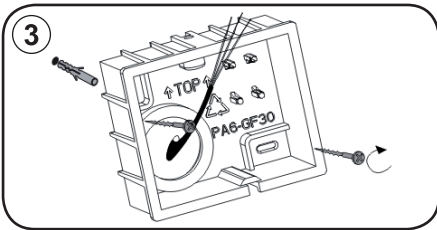

Storage in a dry and clean environment. Do not strain the product mechanically during storage.

Montageanleitung

DEKO-LIGHT
ELEKTRONIK VERTRIEBS GMBH

Artikel Nr.: 730355

Wandaufbauleuchte, Cube, 220-240V AC/50-60Hz, 9,00 W