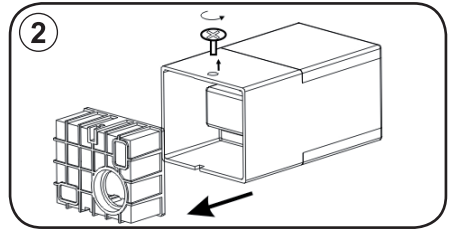

Mountinginstruction

Article No.: 730355

Surface mounted wall lamp, Cube, 220-240V AC/50-60Hz, 9,00 W