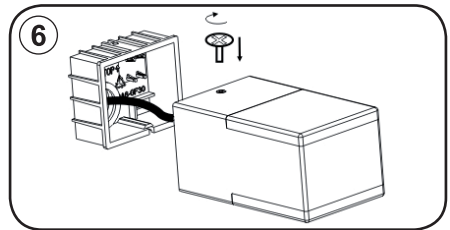

Storage in a dry and clean environment. Do not strain the product mechanically during storage.

Montageanleitung

DEKO-LIGHT
ELEKTRONIK VERTRIEBS GMBH

Artikel Nr.: 730355

Wandaufbauleuchte, Cube, 220-240V AC/50-60Hz, 9,00 W