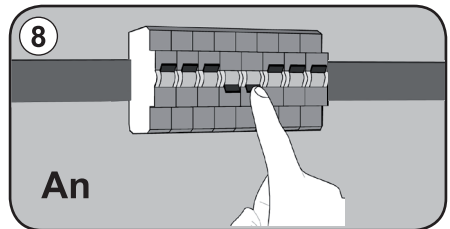

Storage in a dry and clean environment. Do not strain the product mechanically during storage.

Montageanleitung

DEKO-LIGHT
ELEKTRONIK VERTRIEBS GMBH

Artikel Nr.: 730355

Wandaufbauleuchte, Cube, 220-240V AC/50-60Hz, 9,00 W