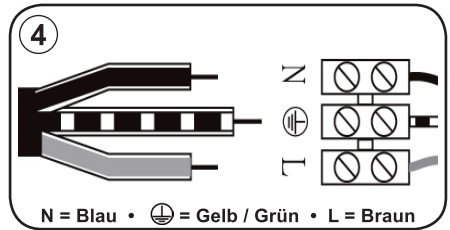

Storage in a dry and clean environment. Do not strain the product mechanically during storage.

Montageanleitung

DEKO-LIGHT
ELEKTRONIK VERTRIEBS GMBH

Artikel Nr.: 730355

Wandaufbauleuchte, Cube, 220-240V AC/50-60Hz, 9,00 W