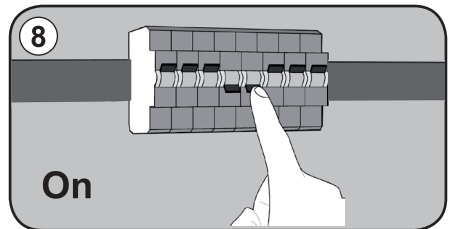

Mountinginstruction

Article No.: 730355

Surface mounted wall lamp, Cube, 220-240V AC/50-60Hz, 9,00 W