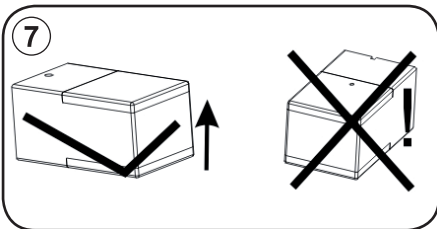

Storage in a dry and clean environment. Do not strain the product mechanically during storage.

Montageanleitung

DEKO-LIGHT
ELEKTRONIK VERTRIEBS GMBH

Artikel Nr.: 730355

Wandaufbauleuchte, Cube, 220-240V AC/50-60Hz, 9,00 W