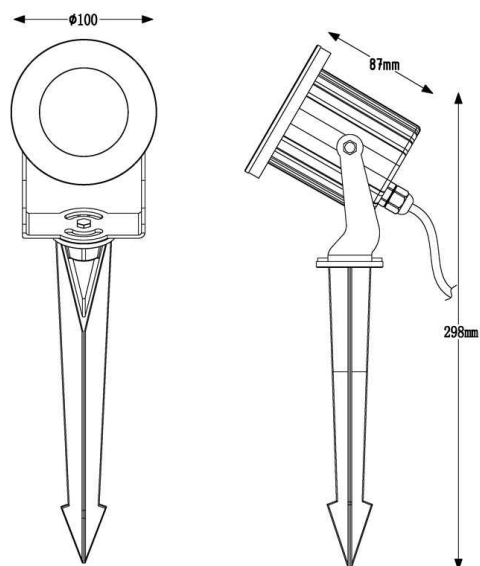

**Technical Data**
**General Characteristics**

<b>Material</b>	aluminum die casting
<b>Colour</b>	anthracite
<b>Optics</b>	
<b>included in delivery</b>	2.0 m connection cable spike

**Electrical Characteristics**

## Article no.: 730190

Ground- / Wall- / Ceiling lamp, Power Spot COB IV WW, anthracite, 220-240V AC/50-60Hz, 4,50 W, warmwhite

### Light Direction

Rotating and tilting range	swivel
Angle of inclination	
Radiation direction	
Reflector / lense	symmetrisch

### Dimensions & Weight

Length	87 mm
Width	100 mm
Height	
Diameter	100 mm
Product Weight	849 g