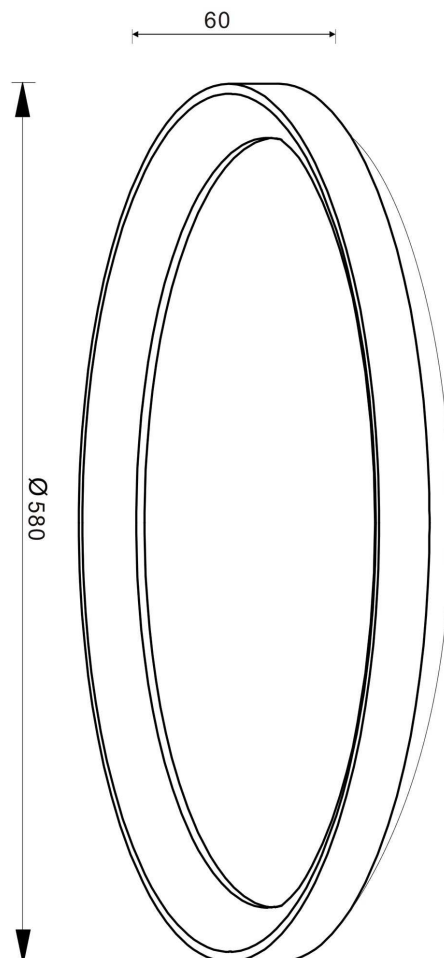

**Article no.: 348137**

Surface mounted ceiling lamp, Mirach 580 mm, coffee, 220-240V AC/50-60Hz, warmwhite

**Technical Data**
**General Characteristics**

<b>Material</b>	aluminum / acrylic
<b>Colour</b>	coffee / white
<b>Optics</b>	brushed / milky
<b>included in delivery</b>	

**Light Technical Data**

<b>Bulb</b>	Lichtquelle fest
<b>Colour Designation</b>	warmwhite
<b>Colour temperature</b>	3000 K
<b>Luminous flux</b>	4365 lm
<b>Beam angle</b>	130°
<b>LED type</b>	SMD
<b>LED quantity</b>	216
<b>Spectral power distribution</b>	583 nm

**Article no.: 348137**

Surface mounted ceiling lamp, Mirach 580 mm, coffee, 220-240V AC/50-60Hz, warmwhite

**Light Direction**

Rotating and tilting range	fixed
Angle of inclination	
Radiation direction	
Reflector / lense	

**Dimensions & Weight**

Length (mm)	0,00
Width (mm)	0,00
Height (mm)	60,00
Diameter (mm)	580,00
Suspensions from ceiling (mm)	0,00
Product Weight	3450 g

**Base dimensions**

Length (mm)	0,00
Width (mm)	0,00
Height (mm)	0,00
Diameter (mm)	0,00